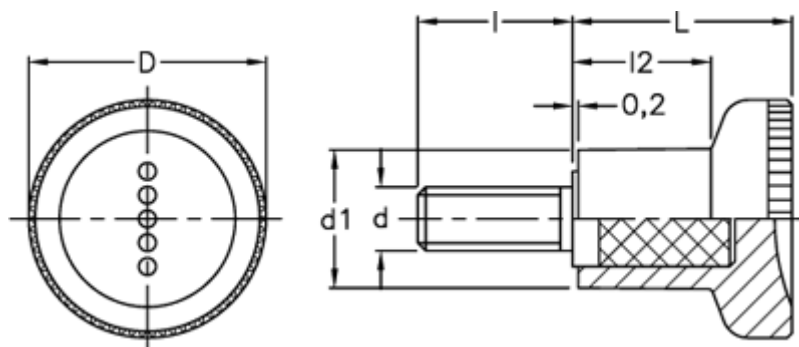

Data Sheet

Article number: 23052431611

Description: E+G Knurled knob
EKK.21-p M6x30-C1

Measures

D	= 21
d1	= 12.5
d 6g	= M6
l	= 30
L	= 18.0
l2	= 10.5